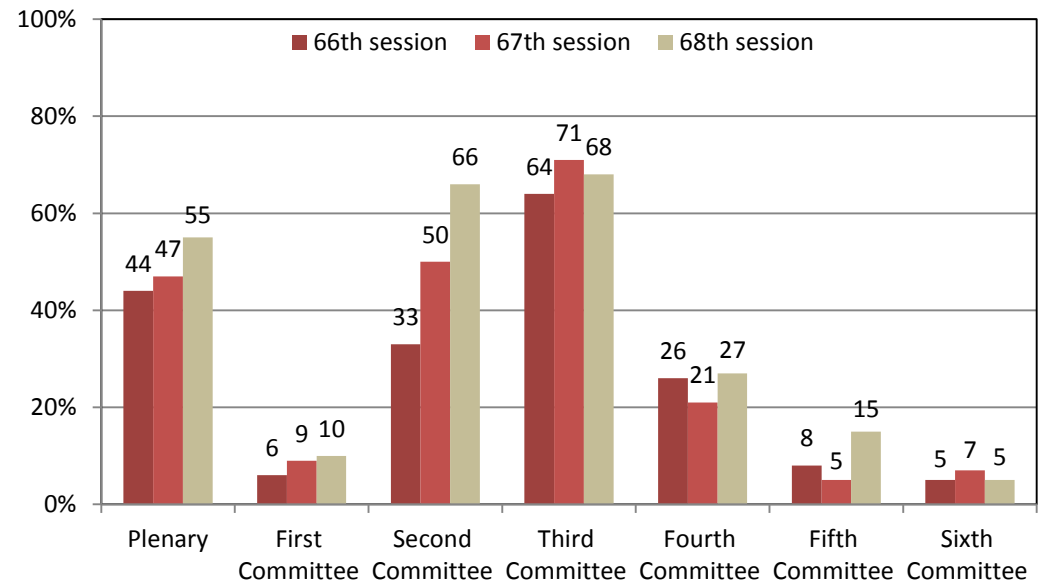

Integration of a gender perspective in the work of the General Assembly

Trends in the share of General Assembly documents that include a gender perspective

Extent of focus on gender equality issues in General Assembly resolutions that include a gender perspective (68th session, 2013)

Origin of all General Assembly resolutions that reflect a gender perspective (68th session, 2013)

Trends in the share of resolutions that include a gender perspective, by Main Committee