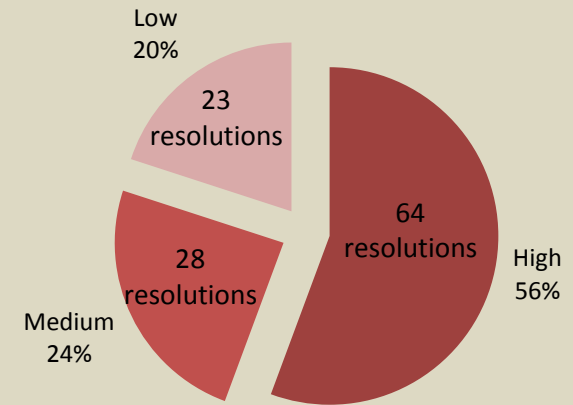

Integration of a gender perspective in the work of the General Assembly

Trends in the share of General Assembly documents that include a gender perspective

Extent of focus on gender equality issues in General Assembly resolutions that include a gender perspective (68th session, 2013)

Origin of all General Assembly resolutions that reflect a gender perspective (68th session, 2013)

Trends in the share of resolutions that include a gender perspective, by Main Committee