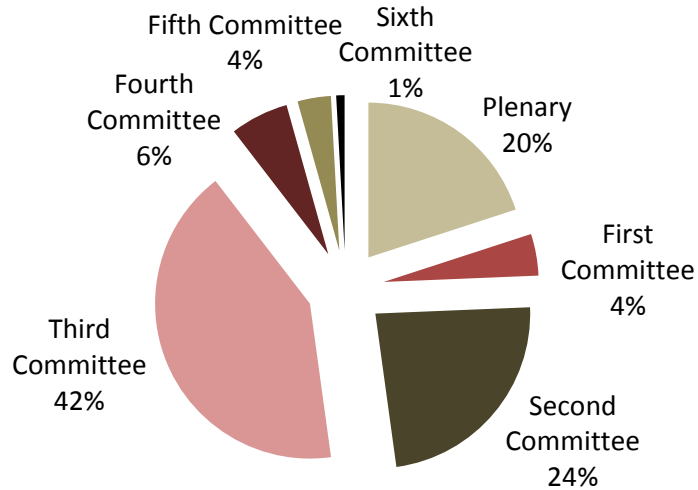

Integration of a gender perspective in the work of the General Assembly

Trends in the share of General Assembly documents that include a gender perspective

Extent of focus on gender equality issues in General Assembly resolutions that include a gender perspective (68th session, 2013)

Origin of all General Assembly resolutions that reflect a gender perspective (68th session, 2013)

Trends in the share of resolutions that include a gender perspective, by Main Committee