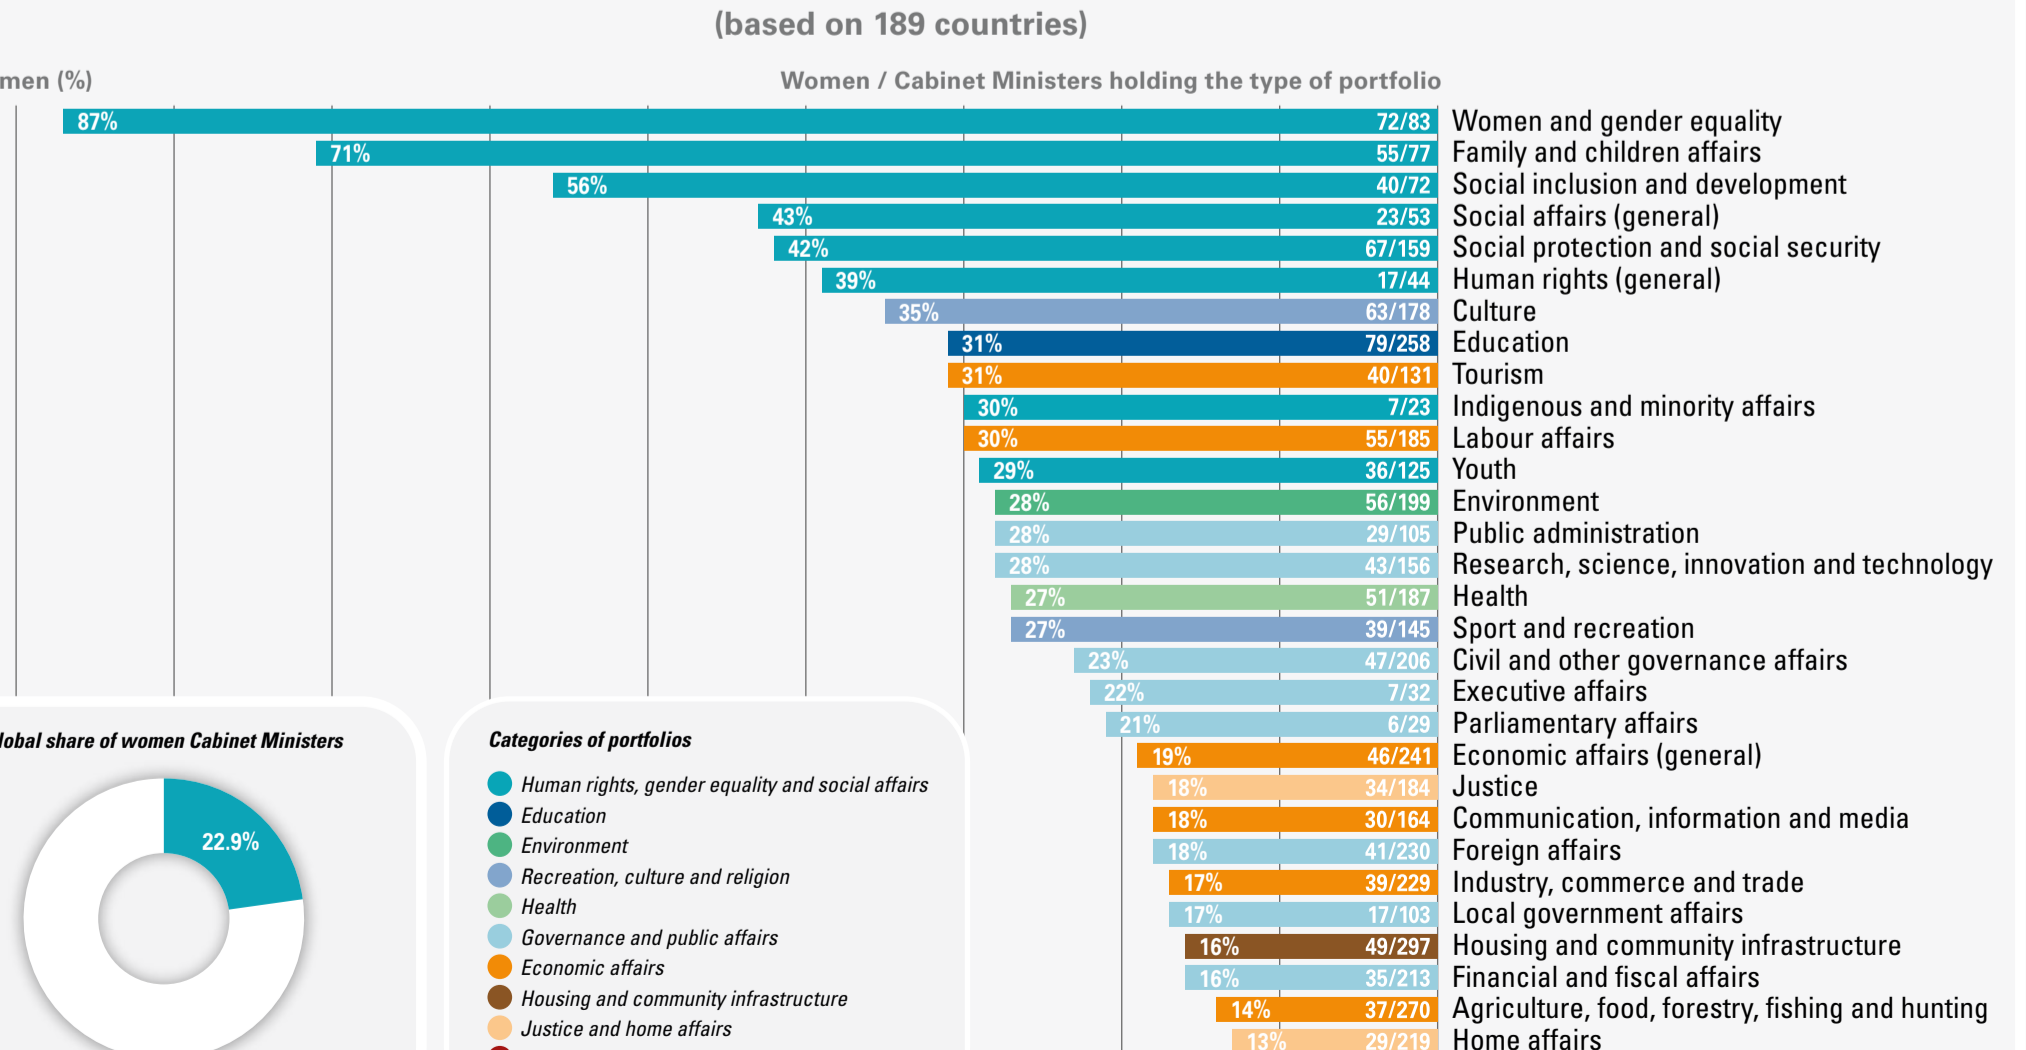

Share of women Cabinet Ministers by type of portfolio*

World and regional averages of women in parliament

Table showing regional averages for Americas, Europe, Sub-Saharan Africa, Asia, Pacific, and Middle East and North Africa, categorized by house type.

About this map

The colour coding of the countries reflects the percentage of women in unicameral parliaments or in the lower house of parliament, and corresponds to the data found in the world ranking of women in parliament on the right-hand side of the map.

* Information not available for Afghanistan, Democratic People's Republic of Korea, Myanmar, Syrian Arab Republic, Timor-Leste, and Tuvalu.

1) North Macedonia's 2024 general election was held on 17 November 2024 and its 2024 parliamentary election on 22 November 2024.