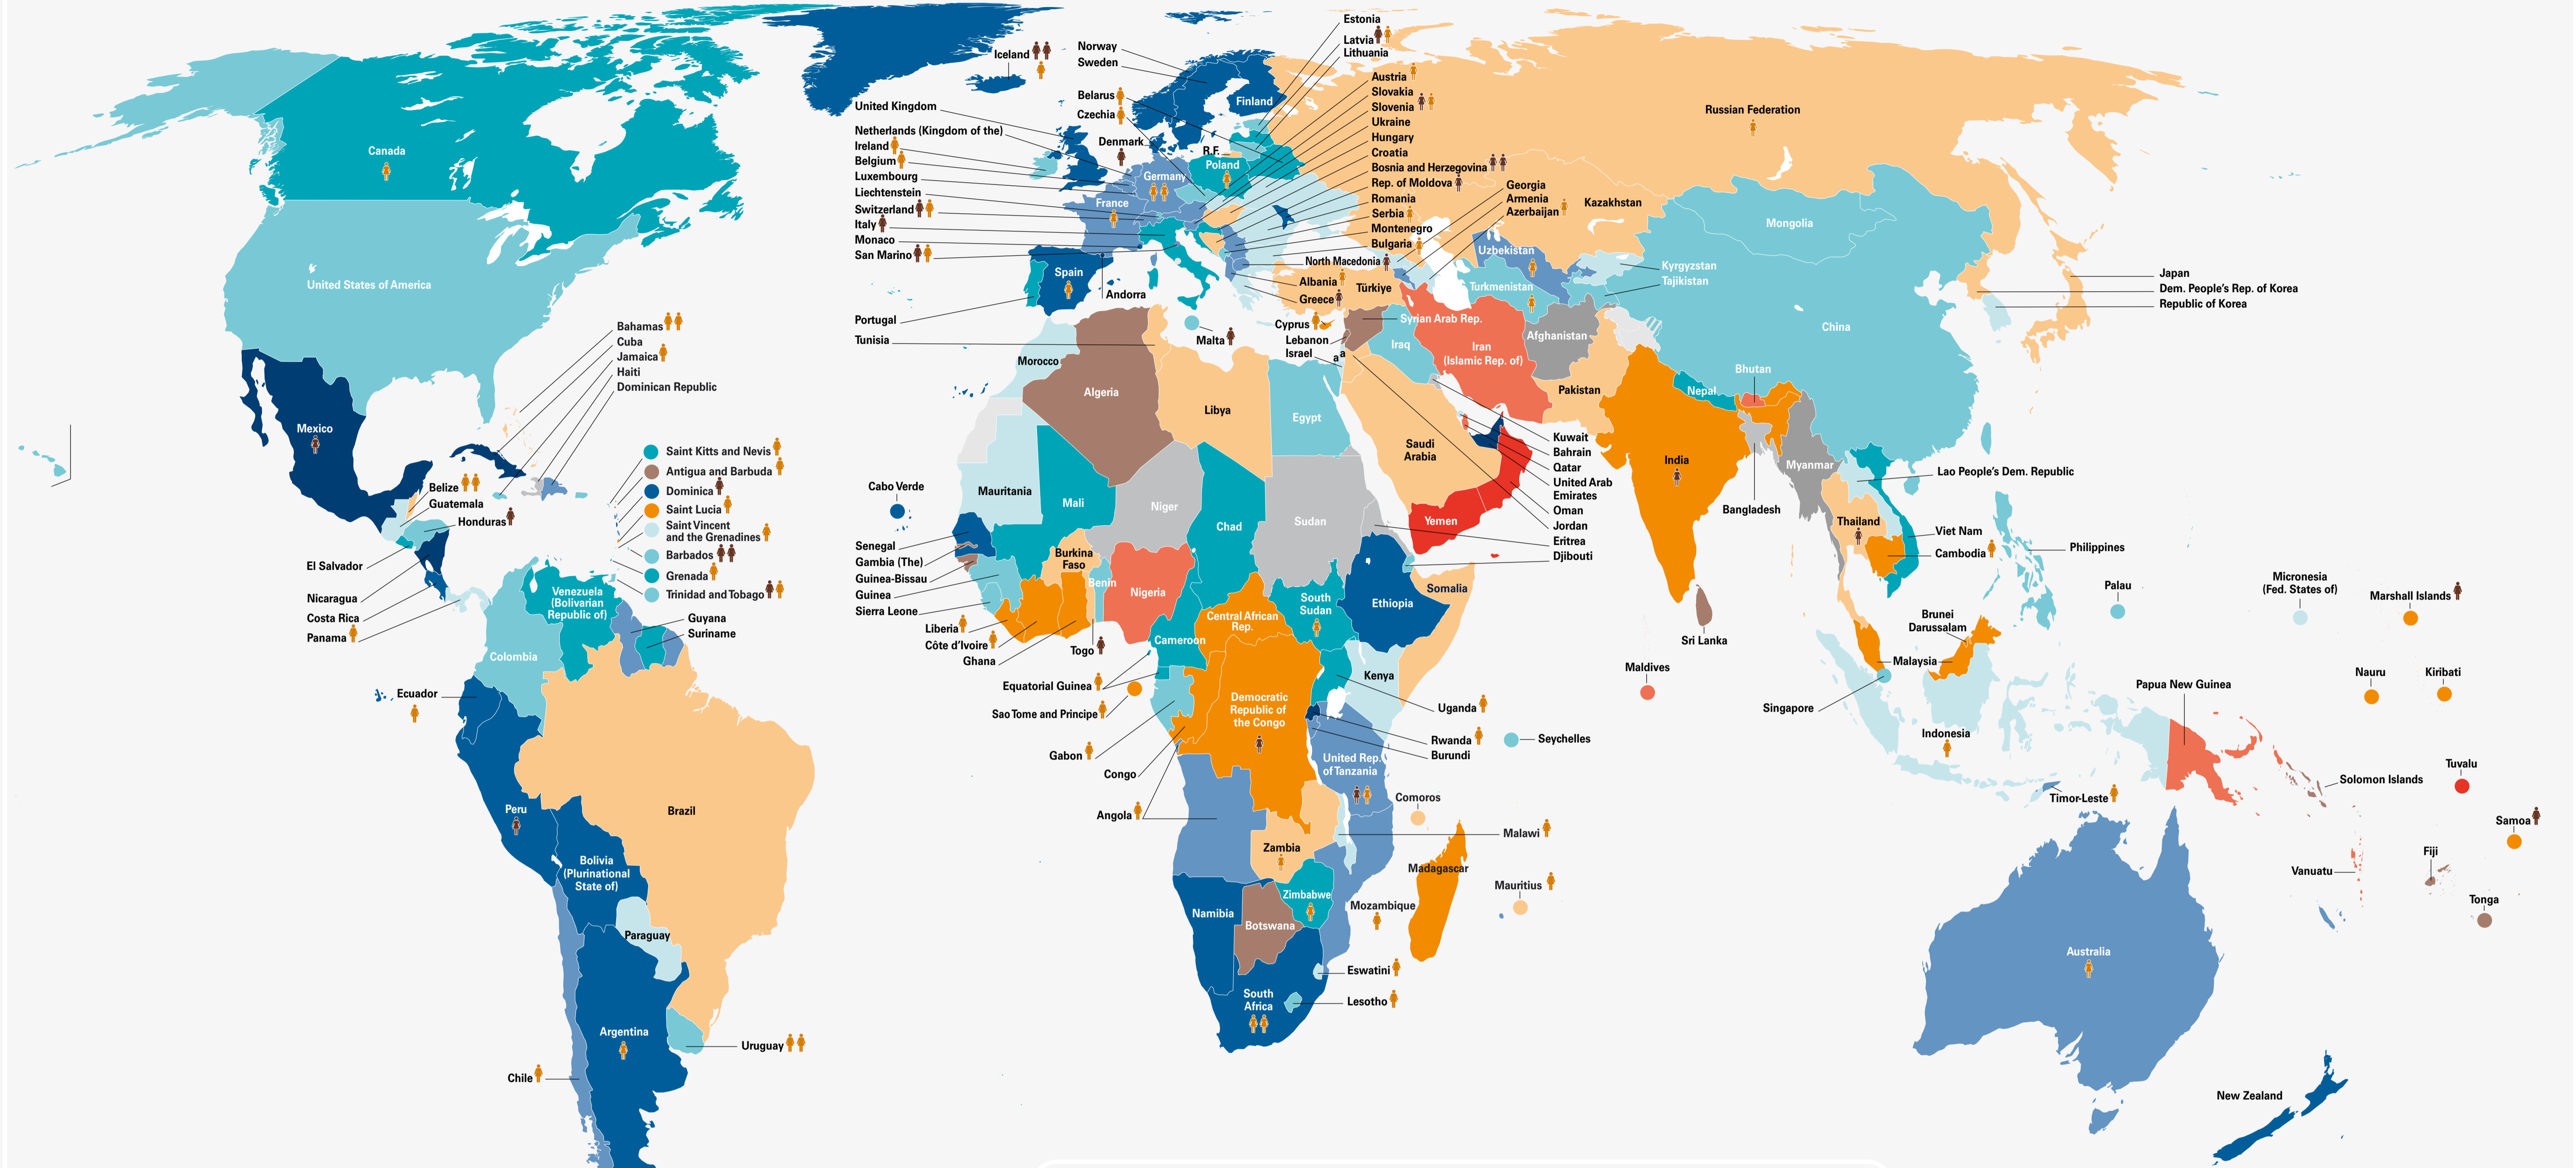

Women Cabinet Ministers

Table with 4 columns: Rank, Country, % Women, and Women in Cabinet. Lists countries from rank 1 to 183, showing their percentage of women in cabinet and the number of women ministers.

Inter-Parliamentary Union For democracy. For everyone.

Women in Politics: 2025

Situation on 1 January 2025

Women in parliament

Table with 4 columns: Rank, Country, Lower or single house, Upper house or Senate, and % Women. Lists countries from rank 1 to 183, showing their percentage of women in parliament and the number of women members.

Women in the highest positions of State

Countries with women Heads of State* (18/151 = 11.9%) and countries with women Heads of Government (16/193 = 8.3%).

Women Speakers of Parliament* (64/270 = 23.7%) and Women Deputy Speakers of Parliament (208/638 = 32.6%).