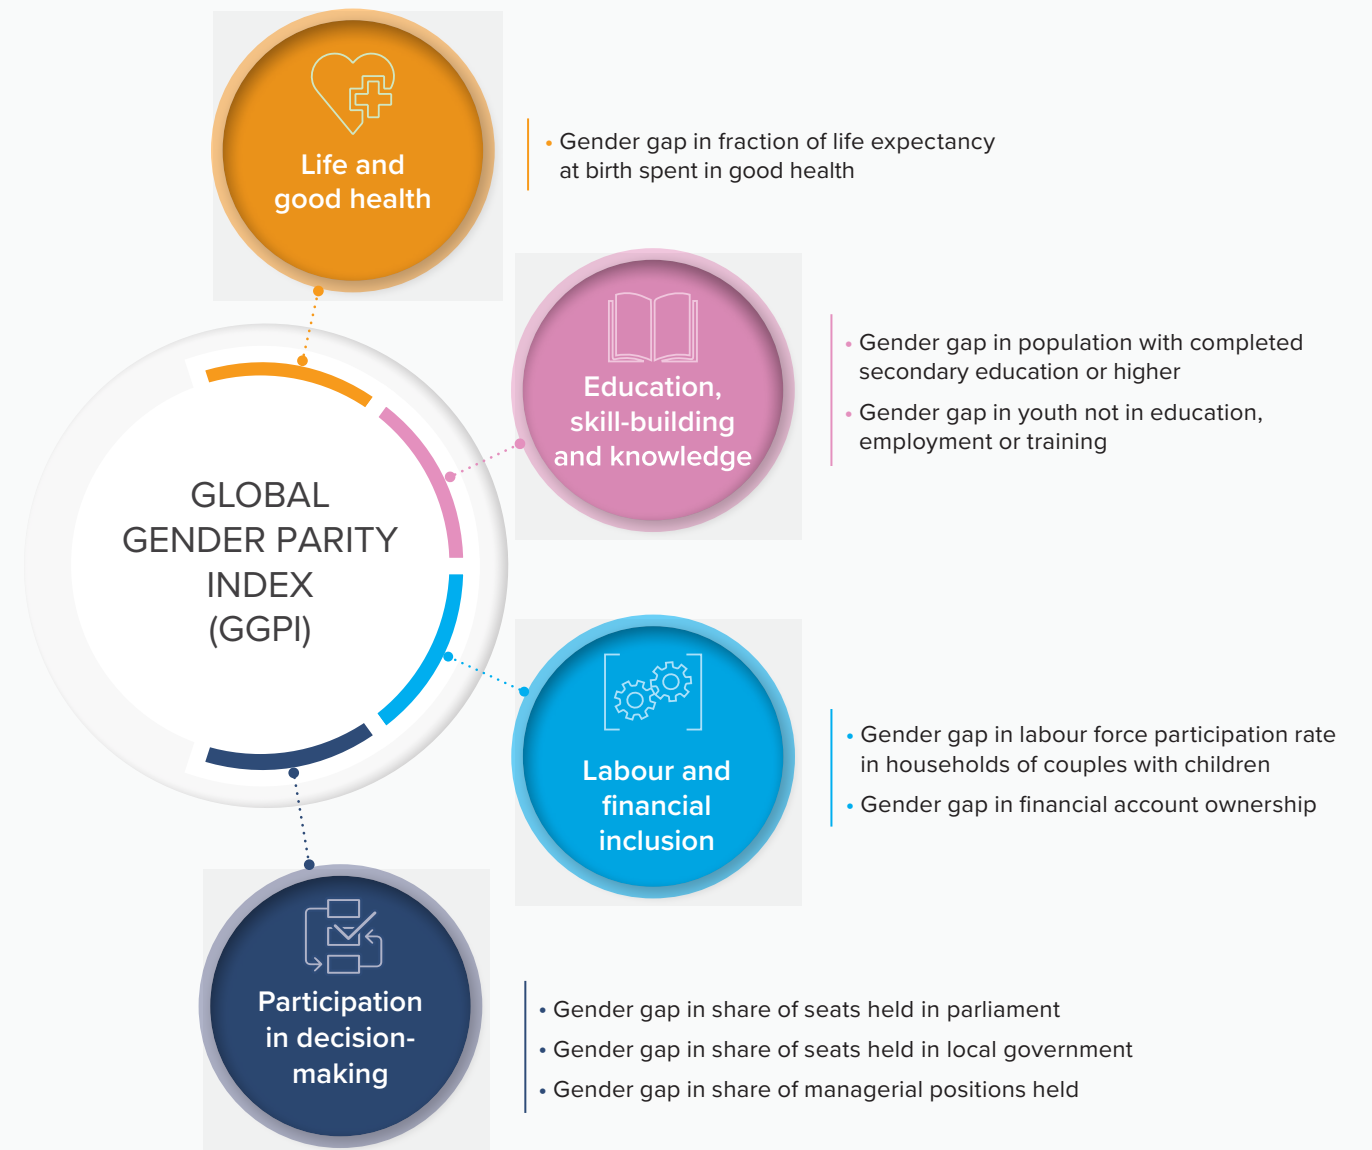

A multidimensional measurement framework aligned with the Sustainable Development Goals (SDGs):

Twin indices measuring **WOMEN'S EMPOWERMENT** and **GENDER EQUALITY**

The WEI evaluates women and girl's achievement in expanding their capabilities across **5 dimensions** to make choices and seize opportunities in life

The GGPI assess the gender gap across **4 dimensions** of human development

8 of the **10** indicators selected are SDG indicators.

72% of indicators are official SDG indicators.

5 of the **8** indicators selected are SDG indicators.