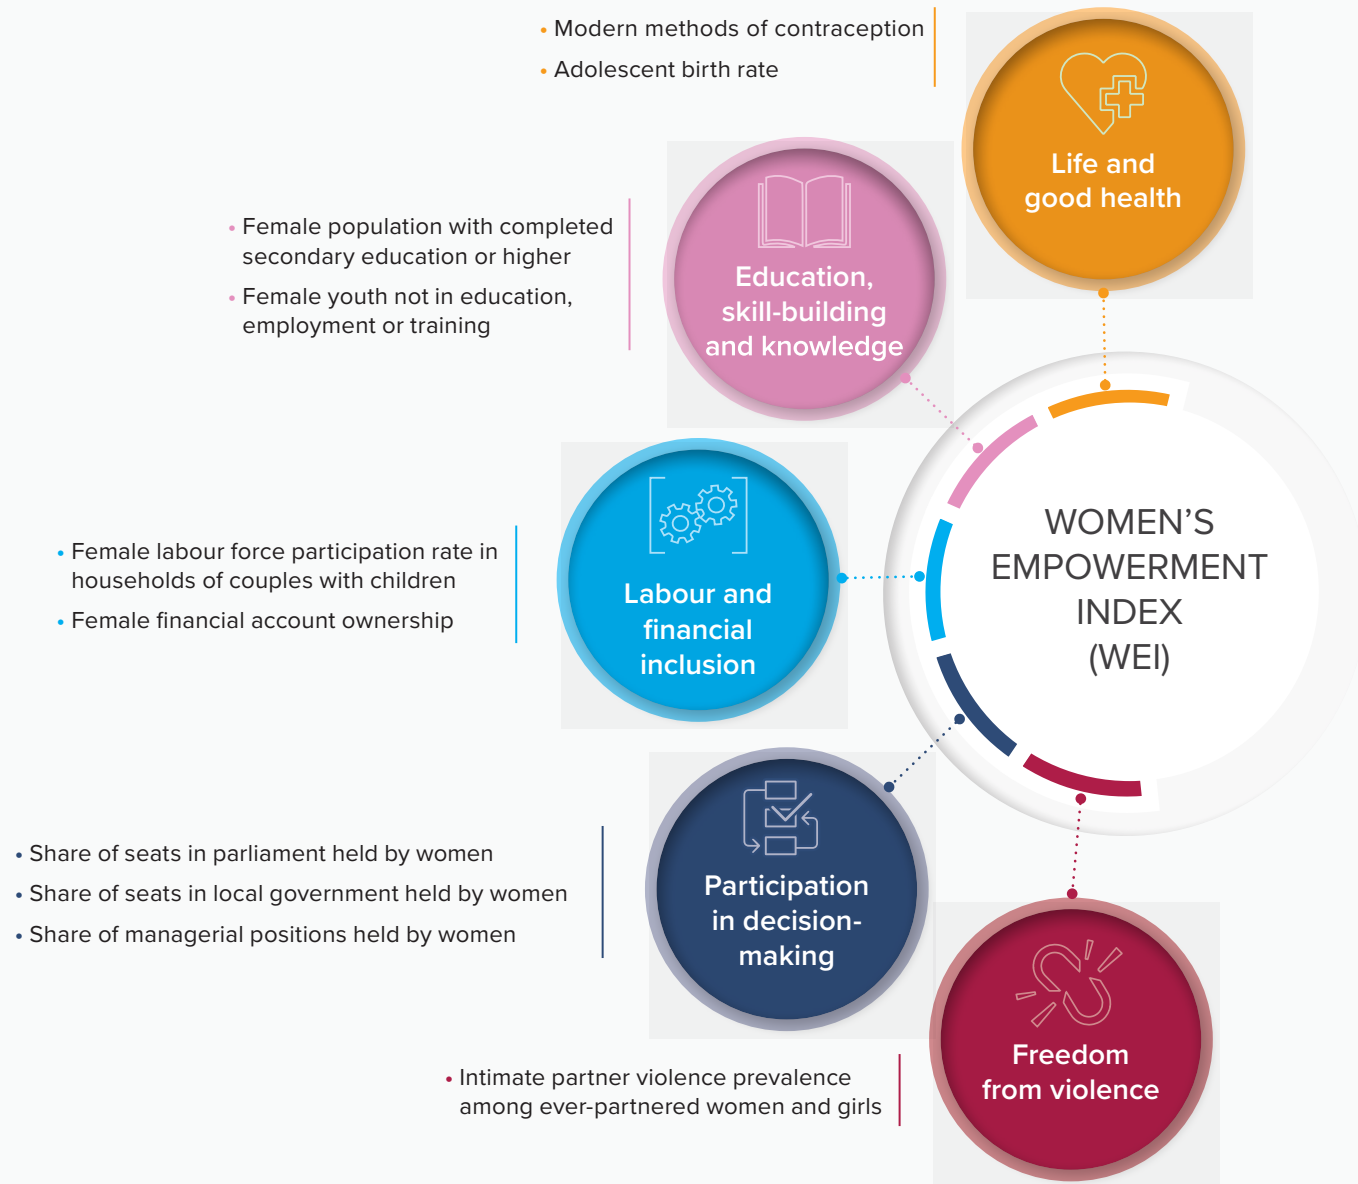

A multidimensional measurement framework aligned with the Sustainable Development Goals (SDGs):

Twin indices measuring **WOMEN'S EMPOWERMENT** and **GENDER EQUALITY**

The WEI evaluates women and girl's achievement in expanding their capabilities across **5 dimensions** to make choices and seize opportunities in life

The GGPI assess the gender gap across **4 dimensions** of human development

8 of the **10** indicators selected are SDG indicators.

72% of indicators are official SDG indicators.

5 of the **8** indicators selected are SDG indicators.